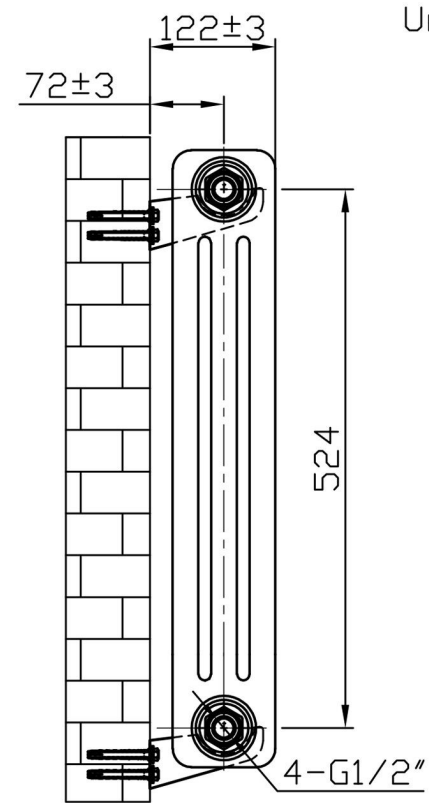

Imperia 3 Column Horizontal 600 x 560mm. Painted

Technical Drawing

Unit: mm

Eastbrook 

Eastbrook Road, Gloucester GL4 3DB

Technical Helpline : 01452 317890

Mon - Fri / 8am - 5pm

Email : technical@eastbrookco.com