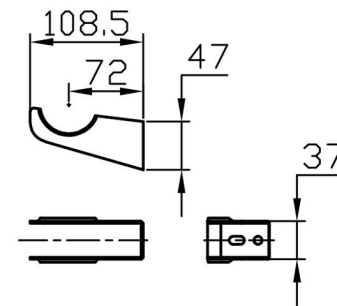

Imperia 3 Column Horizontal 600 x 560mm. Painted

Technical Drawing

Unit: mm

Eastbrook 

Eastbrook Road, Gloucester GL4 3DB

Technical Helpline : 01452 317890

Mon - Fri / 8am - 5pm

Email : technical@eastbrookco.com