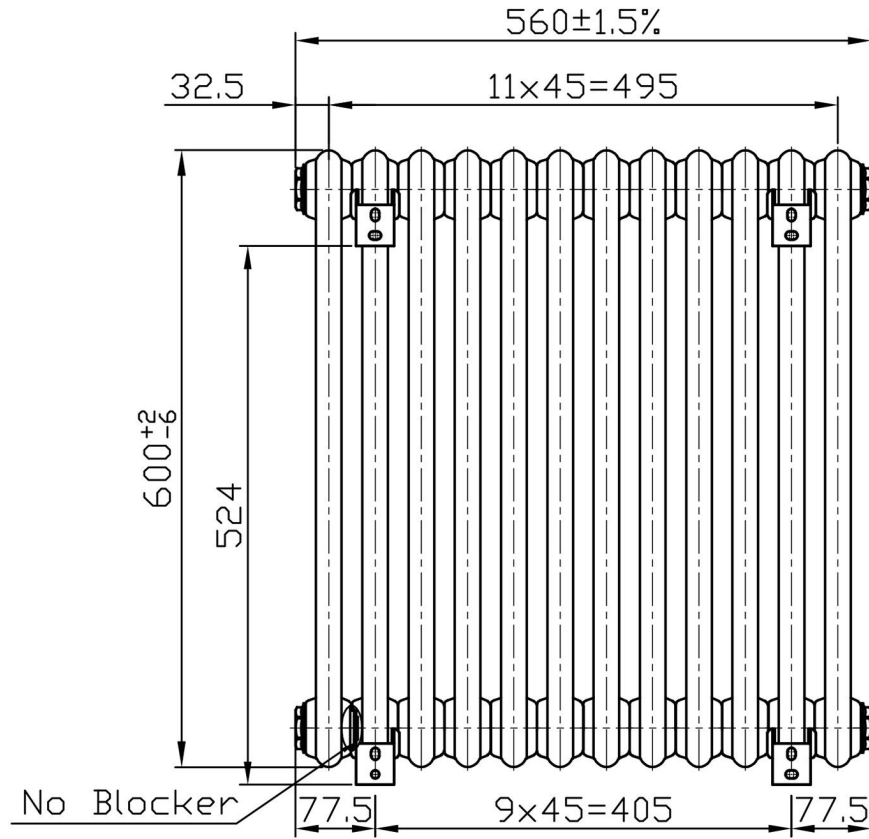

Imperia 3 Column Horizontal 600 x 560mm. Painted

Technical Drawing

Unit: mm

Eastbrook 

Eastbrook Road, Gloucester GL4 3DB

Technical Helpline : 01452 317890

Mon - Fri / 8am - 5pm

Email : technical@eastbrookco.com