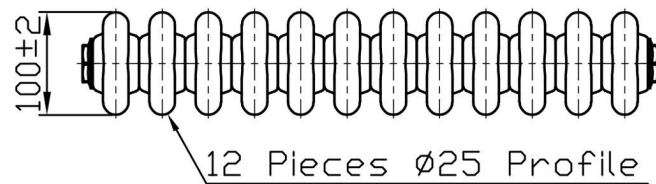

Imperia 3 Column Horizontal 600 x 560mm. Painted

Technical Drawing

Unit: mm

Eastbrook 

Eastbrook Road, Gloucester GL4 3DB

Technical Helpline : 01452 317890

Mon - Fri / 8am - 5pm

Email : technical@eastbrookco.com